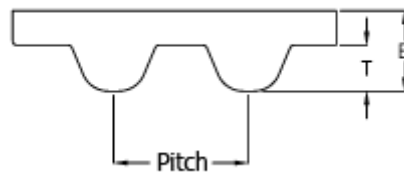

Data Sheet

Article number: 602939640425

Description: Gates Open timing belt rubber
GT-8MR-20-glass cord

Measures

B = 5.6
Pitch = 8
T = 3.34
Width = 20